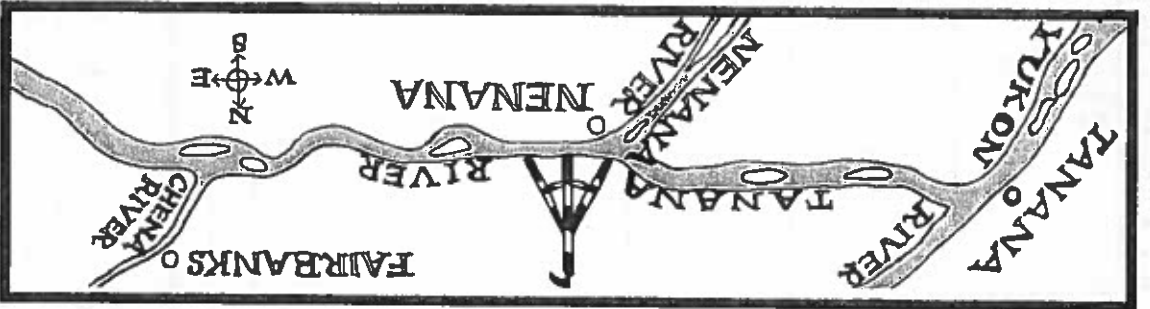

Clock is set at Alaska Standard Time which is one hour earlier than Daylight Savings Time that we are in when the Tanana River ice breaks up. Please make your guesses accordingly.

NIC is not responsible for misdirected, lost, late or delayed entries. NIC will attempt to contact the winner at the ticket address. Payout will be made June 1, 2019. Tickets that have been reported stolen to the police will not be eligible to win the ice classic. You must be 18 years or older to purchase ticket.

©2019 NENANA ICE CLASSIC — $2.50
Closes midnight, APRIL 5, 2019

MONTH	DATE	HR.	MIN.	A.M. PM.
5	14	6	28	

Alaska Standard Time
Name **YOUR NAME** Ph. # _____
Mailing Address **YOUR ADDRESS**
City _____ State _____ Zip _____

Tickets are NOT AVAILABLE by the Nenana Ice Classic. Tickets marked incorrectly will be rejected. Final decision regarding unclear tickets will be made by the Nenana Ice Classic Committee.
Permit No. 000002

Thousands of tickets like this give everyone a chance to win.